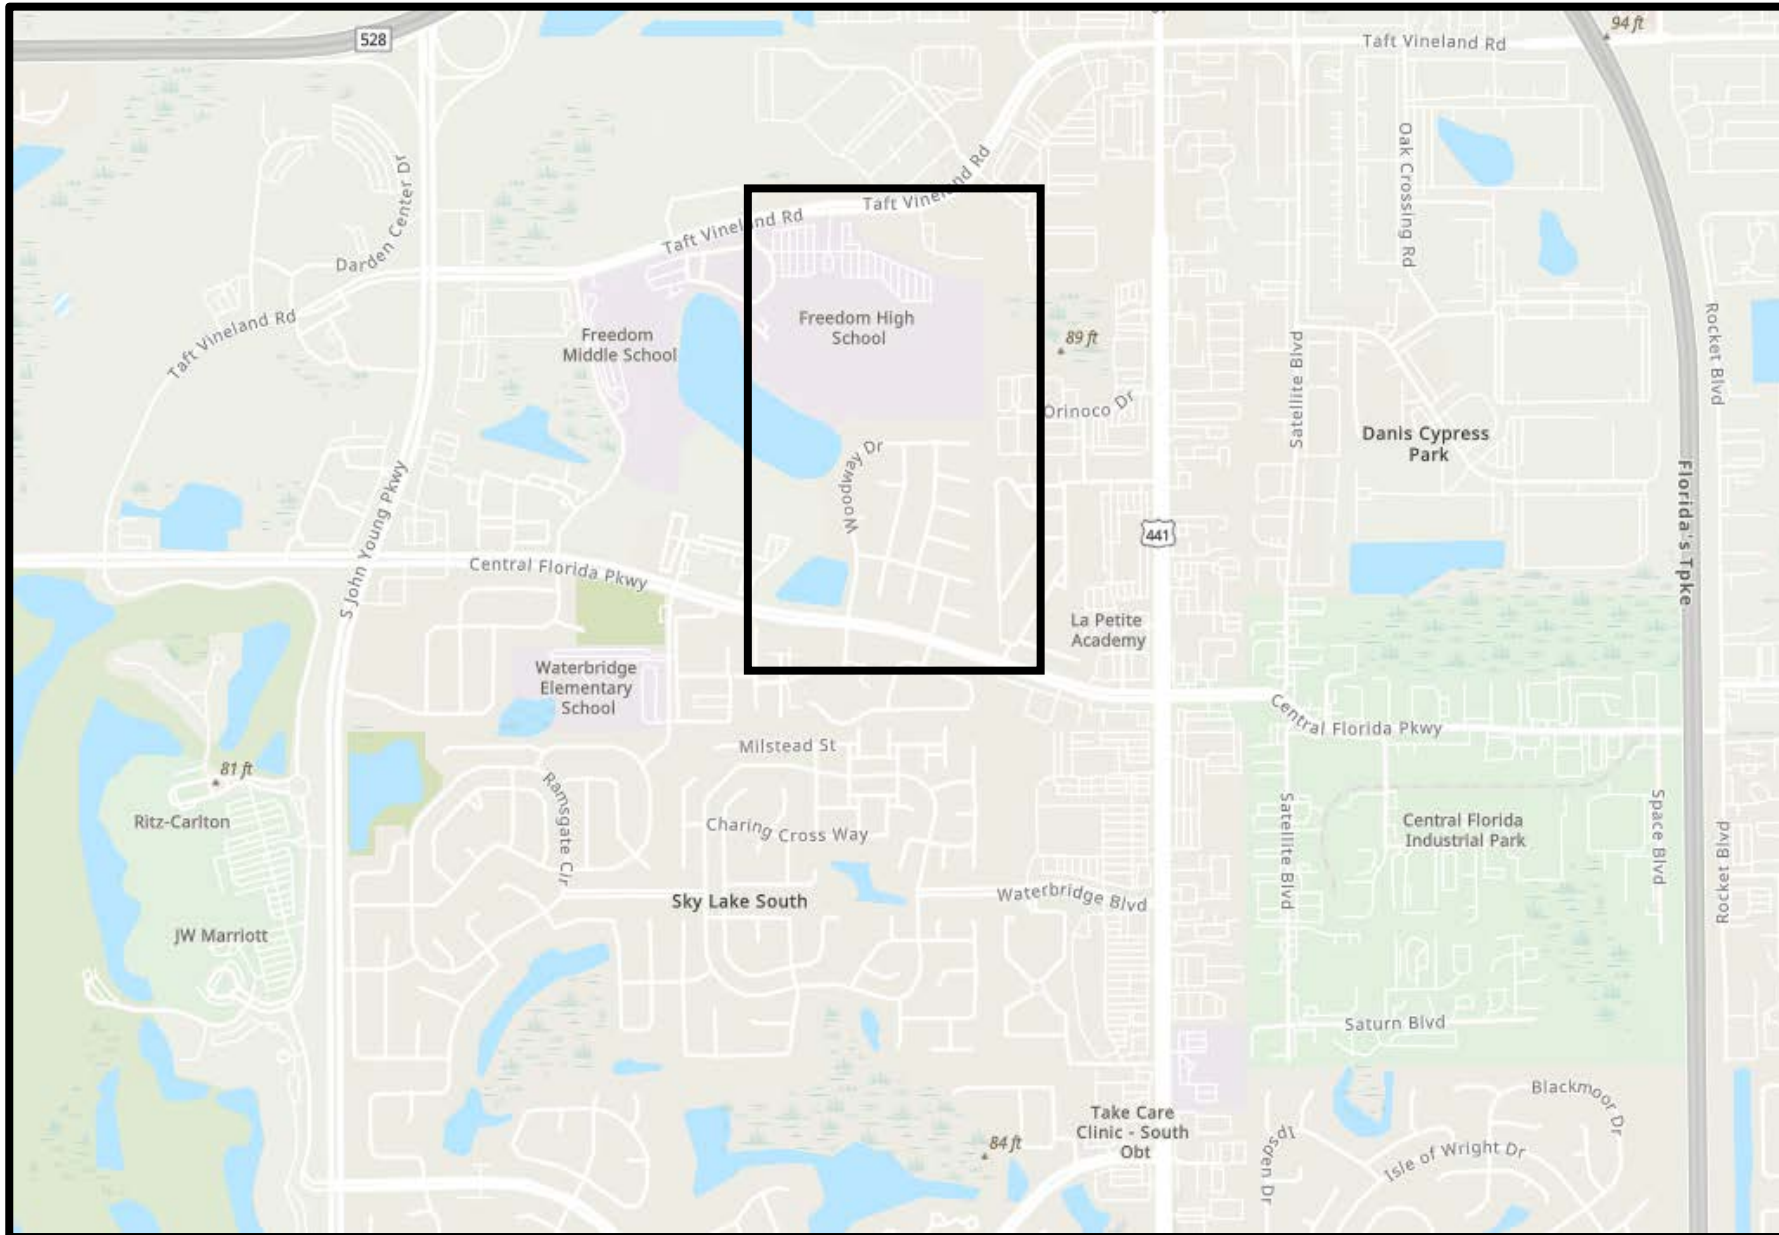

# LEGACY PIPE REPLACEMENT PROJECT MAP

PROJECT CONSTRUCTION 2022

This regional map shows the project location within the Orlando area. A small black square marks the project site near the intersection of S John Young Pkwy and Satellite Blvd. Other labeled areas include Oak Ridge, Pine Castle, Sky Lake, Morningside Park, RH Resorts Ltd, Willamsburg, MSR GI Resort LP, Central Florida Pkwy, and various other residential and commercial zones. Major roads like US 417 and US 441 are also shown.

**TECO**  
PEOPLES GAS  
AN EMERA COMPANY

ORANGEWOOD VILLAGE  
ORLANDO