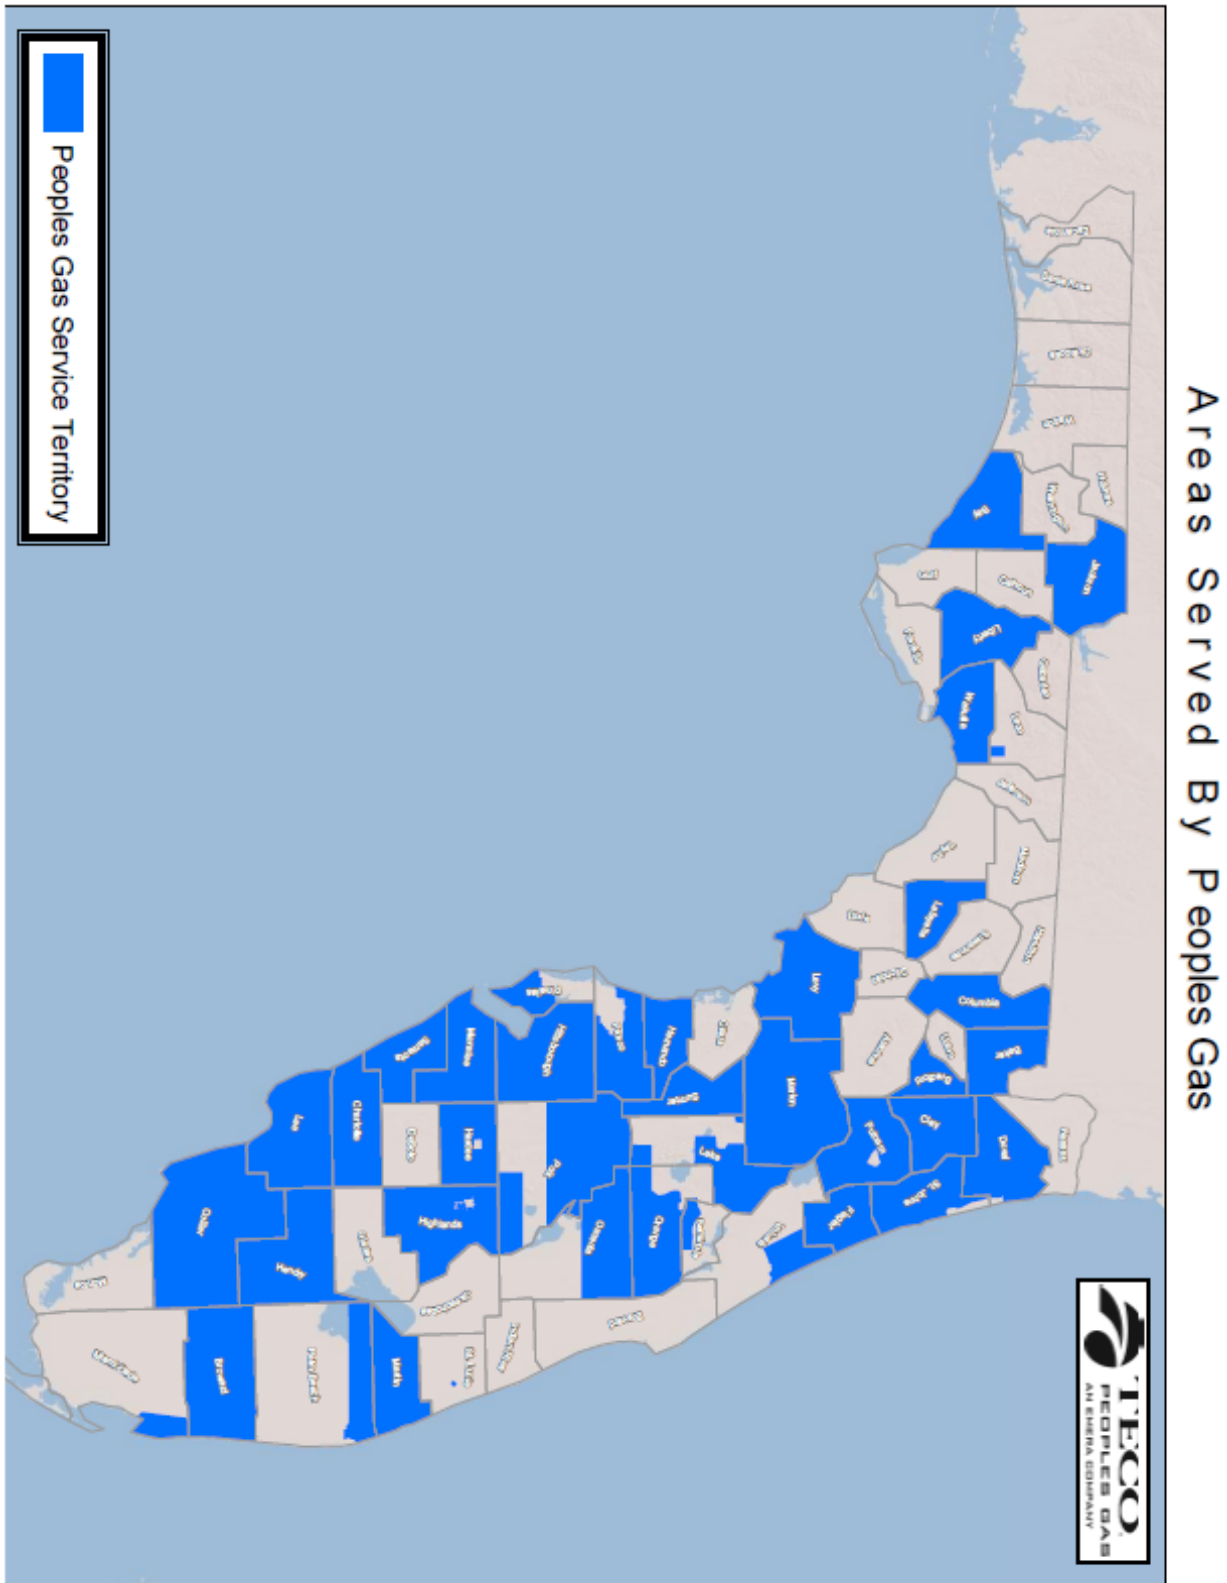

Peoples Gas System

Service Territory

This map depicts the general service territory as it stands today. For more details, see the list of counties and communities served in Section 6.