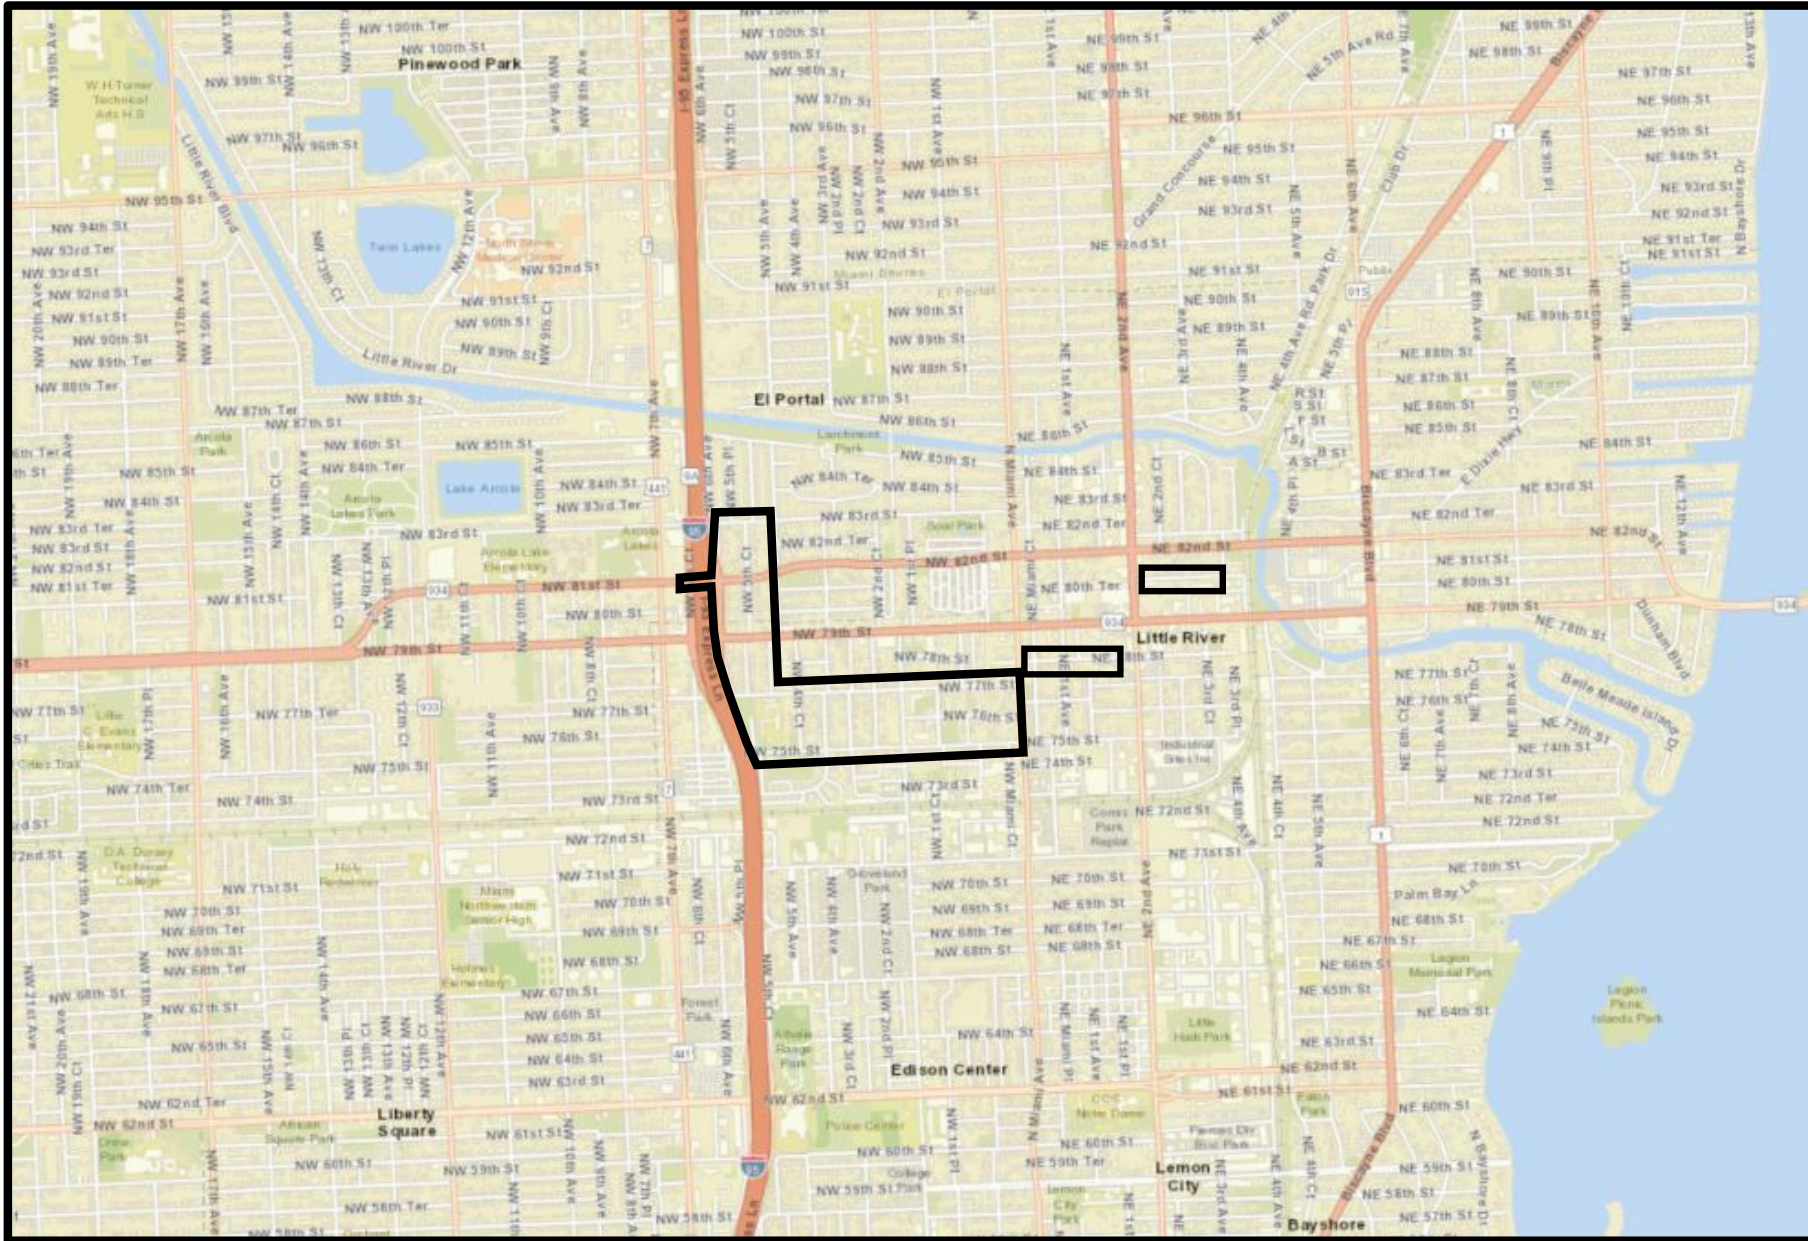

LEGACY PIPE REPLACEMENT PROJECT MAP

PROJECT CONSTRUCTION 2020

**AREA 20
MIAMI**